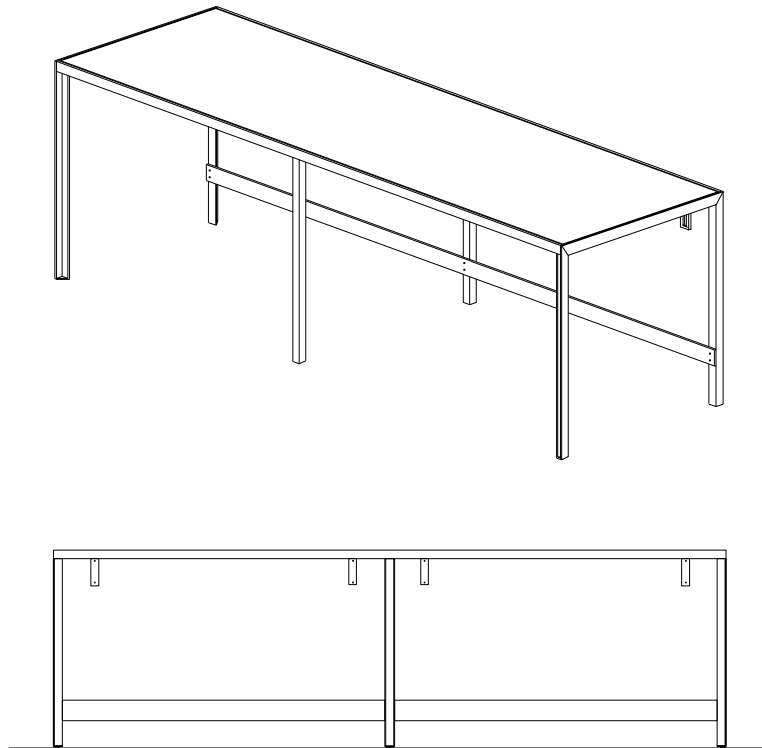

BROOME

DESK № 19

large inset top desk with angle steel base

DIMENSIONS: 76" W x 29" T x 27" D

WOOD FINISHES: laminate, various veneers and stains, or spray lacquer paint

METAL FINISHES: brass, stainless steel, blackened steel, or paint

HARDWARE: Häfele, Blum, or custom

OPTIONS: veneer, color, hardware, storage console, and dimensions