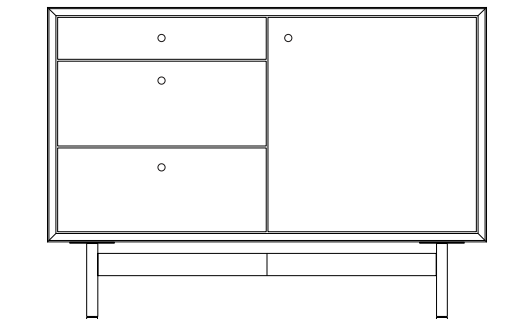

BROOME

CREDENZA Nº 18

compact credenza with drawers and door

DIMENSIONS: 39" W x 28" T x 18" D

WOOD FINISHES: various veneers and stains or spray lacquer paint

METAL FINISHES: brass, stainless steel, blackened steel, or paint

HARDWARE: Häfele, Blum, or custom

OPTIONS: veneer, color, hardware, and dimensions