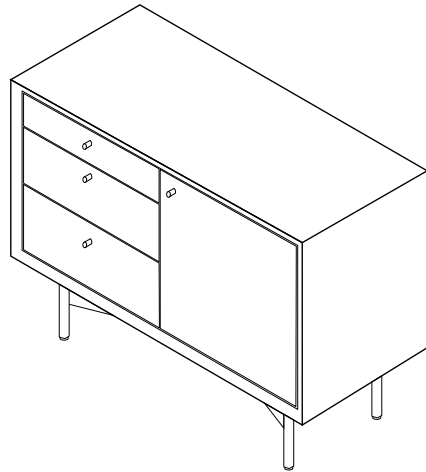

BROOME

CREDENZA Nº 18

compact credenza with drawers and door

DIMENSIONS: 39" W x 28" T x 18" D

WOOD FINISHES: various veneers and stains or spray lacquer paint

METAL FINISHES: brass, stainless steel, blackened steel, or paint

HARDWARE: Häfele, Blum, or custom

OPTIONS: veneer, color, hardware, and dimensions