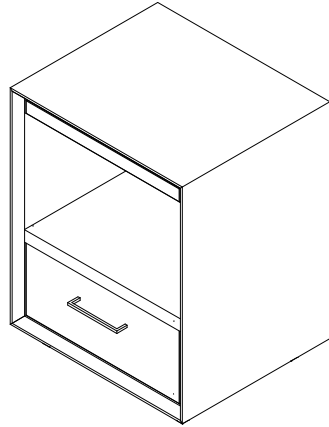

BROOME

SIDE TABLE Nº 27

bedside table with open back shelf and a drawer

DIMENSIONS: 21" W x 27" T x 18" D

WOOD FINISHES: various veneers and stains or spray lacquer paint, or leather

METAL FINISHES: brass, stainless steel, blackened steel, or paint

HARDWARE: Häfele, Blum, or custom

OPTIONS: veneer, color, hardware, and dimensions