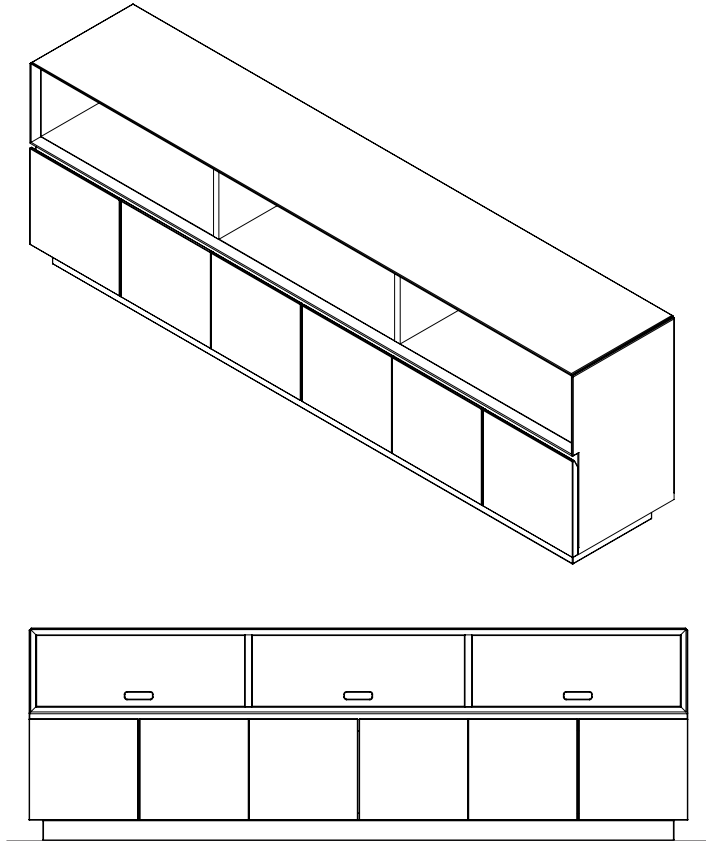

BROOME

SIDEBOARD № 24

lacquered sideboard with open shelves and six doors

DIMENSIONS: 96" W x 30" T x 18" D

WOOD FINISHES: various veneers and stains or spray lacquer paint

METAL FINISHES: brass, stainless steel, blackened steel, or paint