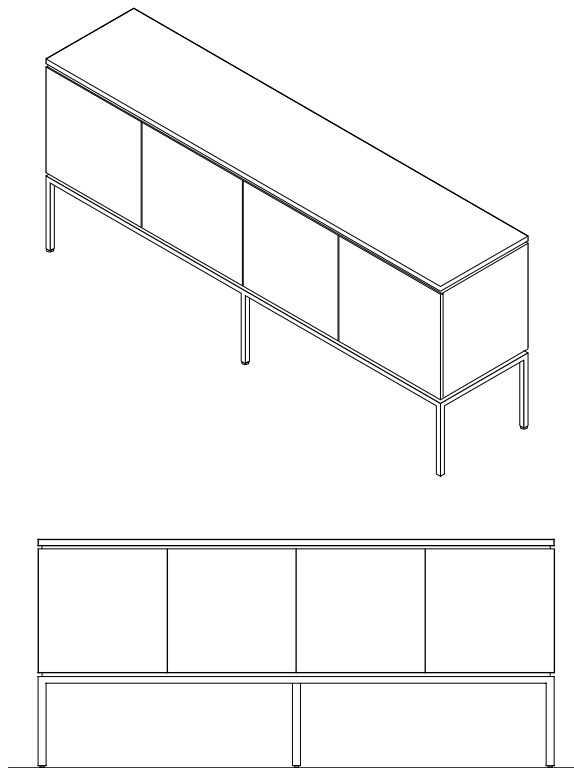

BROOME

CREDENZA Nº 11 - S

credenza with four doors and interior shelving

DIMENSIONS: 60" W x 30" T x 15" D

WOOD FINISHES: various veneers and stains or spray lacquer paint

METAL FINISHES: brass, stainless steel, blackened steel, or paint

HARDWARE: Häfele, Blum, or custom

OPTIONS: veneer, color, hardware, and dimensions