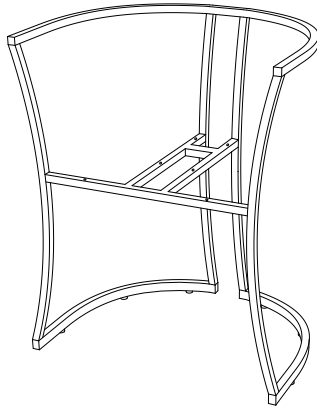

BROOME

CHAIR N° 07

streamlined chair with polished steel base

DIMENSIONS: 22" W x 27.25" T x 16.5" D

UPHOLSTERY: white, black, or brown leather

METAL FINISHES: brass, polished stainless steel, blackened steel, or paint

HARDWARE: Häfele, Blum, or custom

OPTIONS: base finish, upholstery, and dimensions