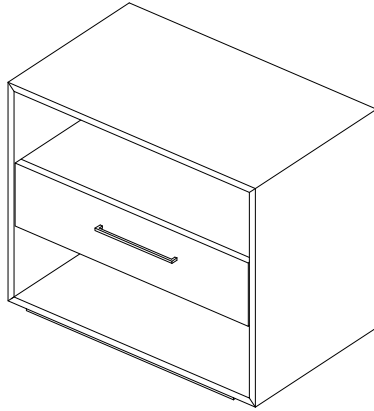

BROOME

SIDE TABLE Nº 26

bedside table with open shelves and a drawer

DIMENSIONS: 28" W x 26" T x 18" D

WOOD FINISHES: various veneers and stains or spray lacquer paint

METAL FINISHES: brass, stainless steel, blackened steel, or paint